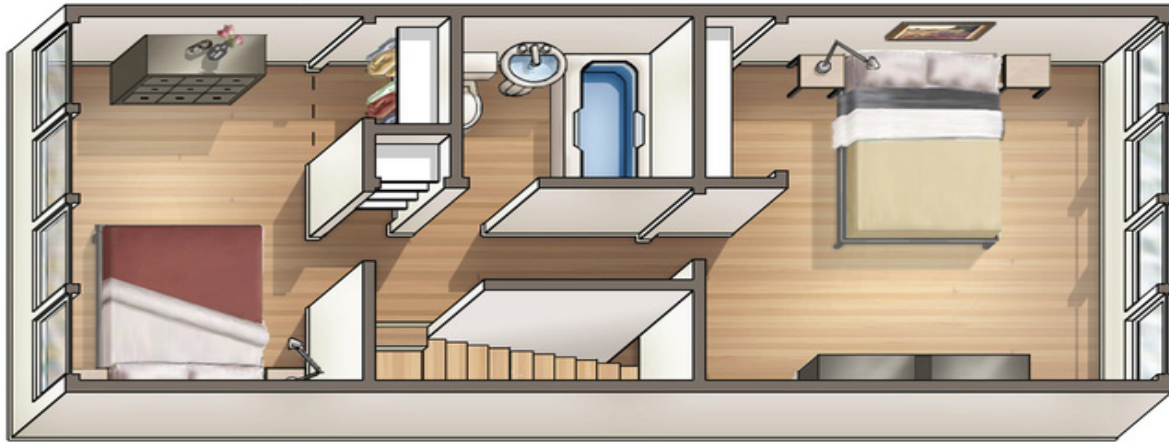

## PIKAKE: 2 BEDROOM, 1 BATH

**Waena Apartments**  
1320 Aala St | Honolulu, HI 96817

For more information, please contact the leasing office:  
Call: 866.987.9962 or email [waena@douglasemmett.com](mailto:waena@douglasemmett.com)