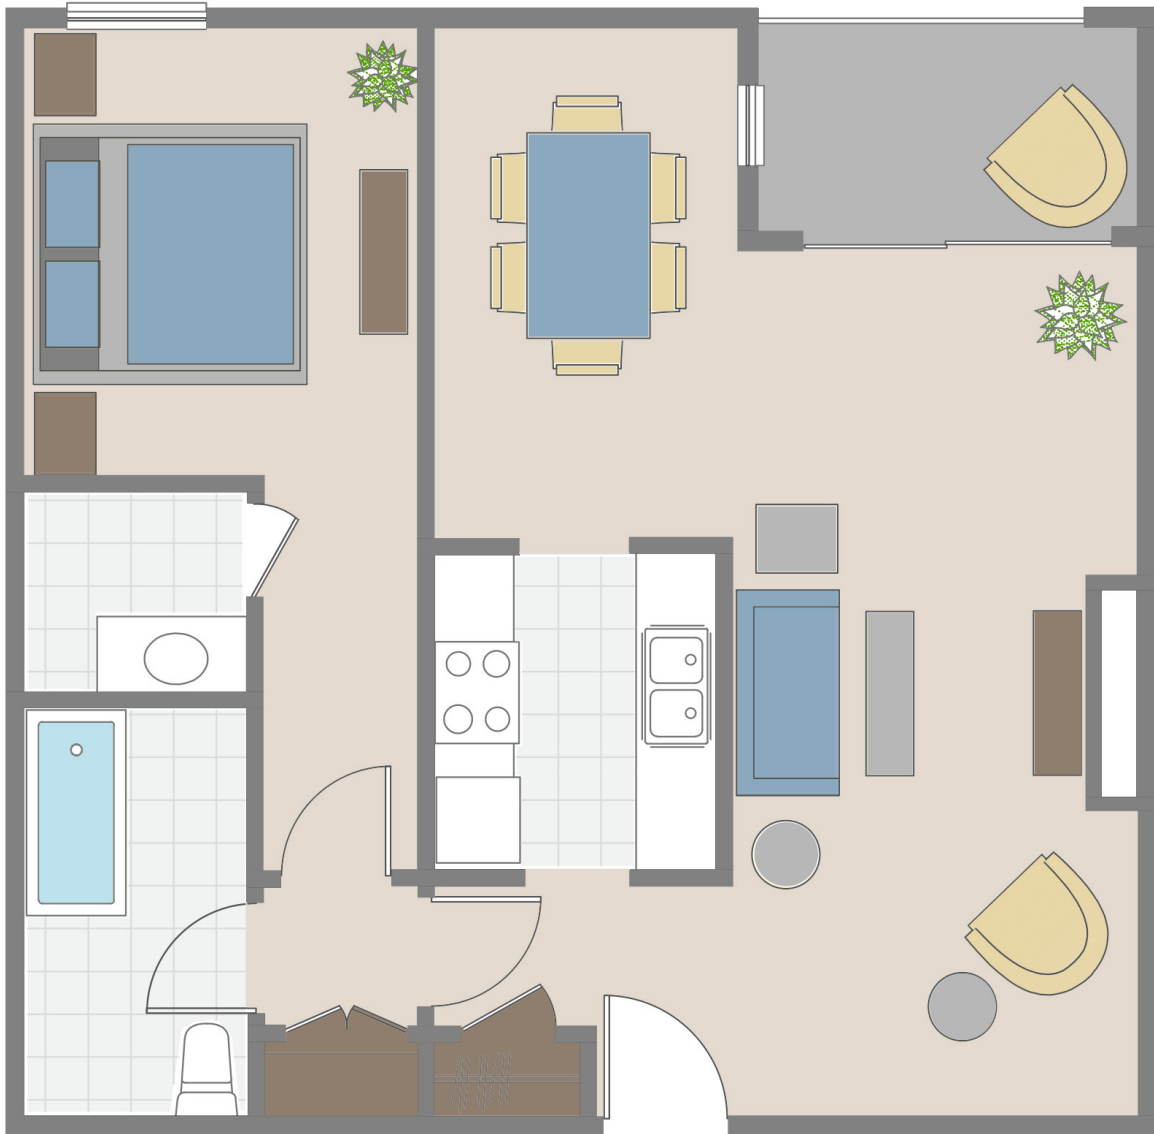

MODEL 5: 1 BEDROOM, 1 BATH

Kiowa Apartments

11717 Kiowa Ave | Los Angeles, CA 90049

For more information, please contact the leasing office:

Call: 877.201.2050 or email kiowa@douglasemmett.com