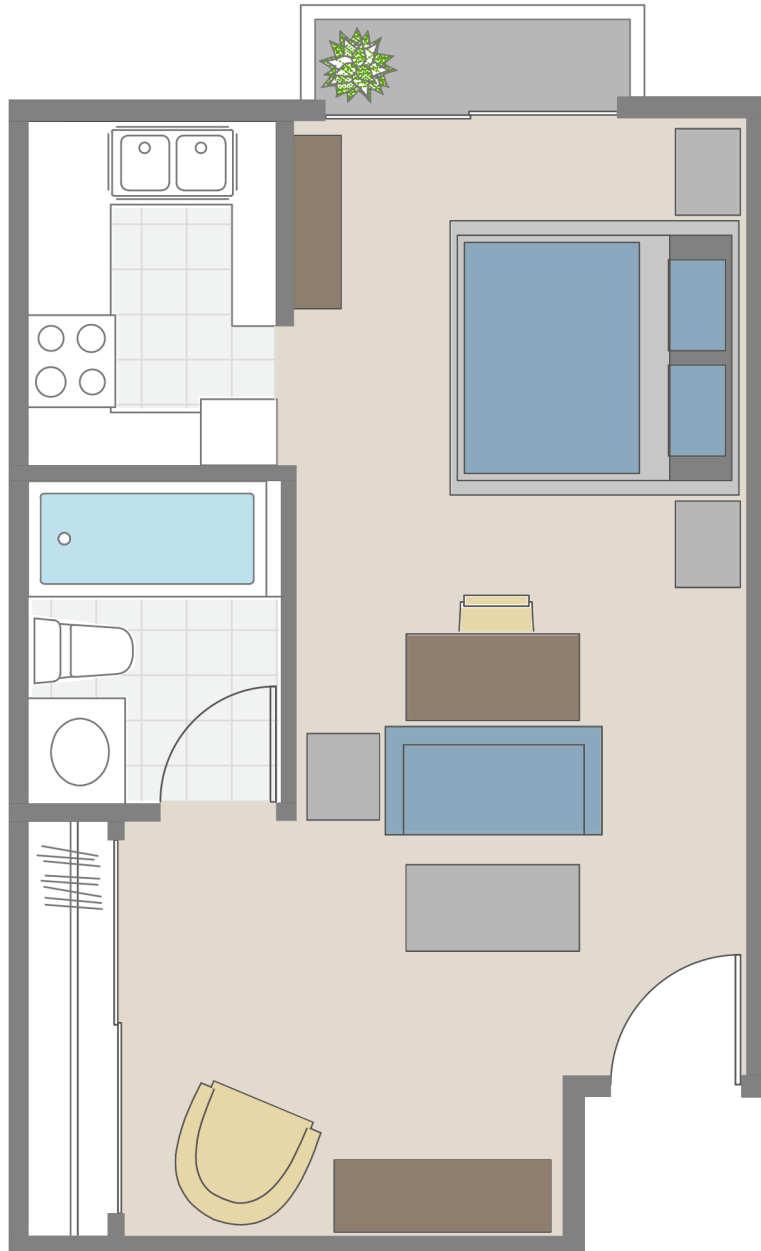

MODEL STUDIO: STUDIO, 1 BATH

Barry Apartments

1145 Barry Ave | Los Angeles, CA 90049

For more information, please contact the leasing office:

Call: 877.201.2015 or email barry@douglasemmett.com