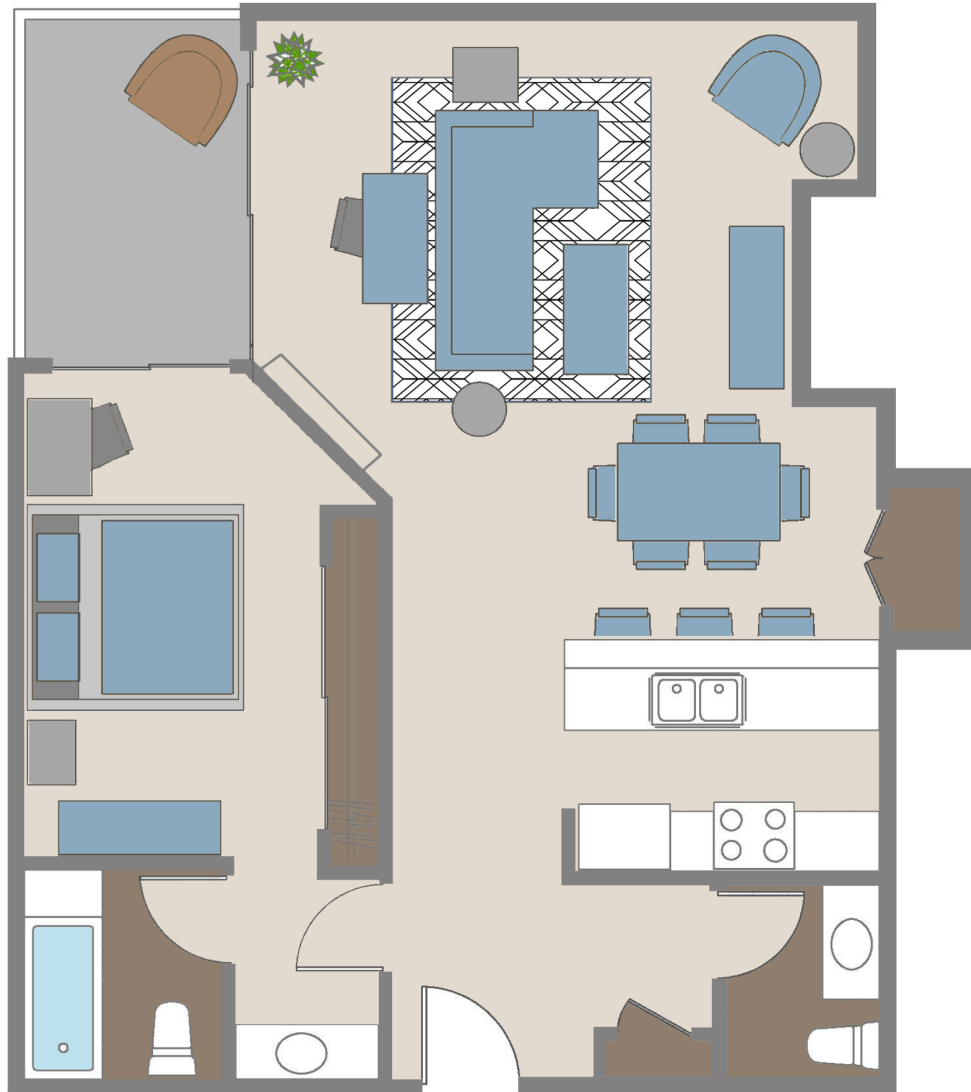

MODEL 6: 1 BEDROOM, 1.5 BATH

Barrington Kiowa

11668 Kiowa Ave | Los Angeles, CA 90049

For more information, please contact the leasing office:

Call: 877.201.1330 or email barkiowa@douglasemmett.com