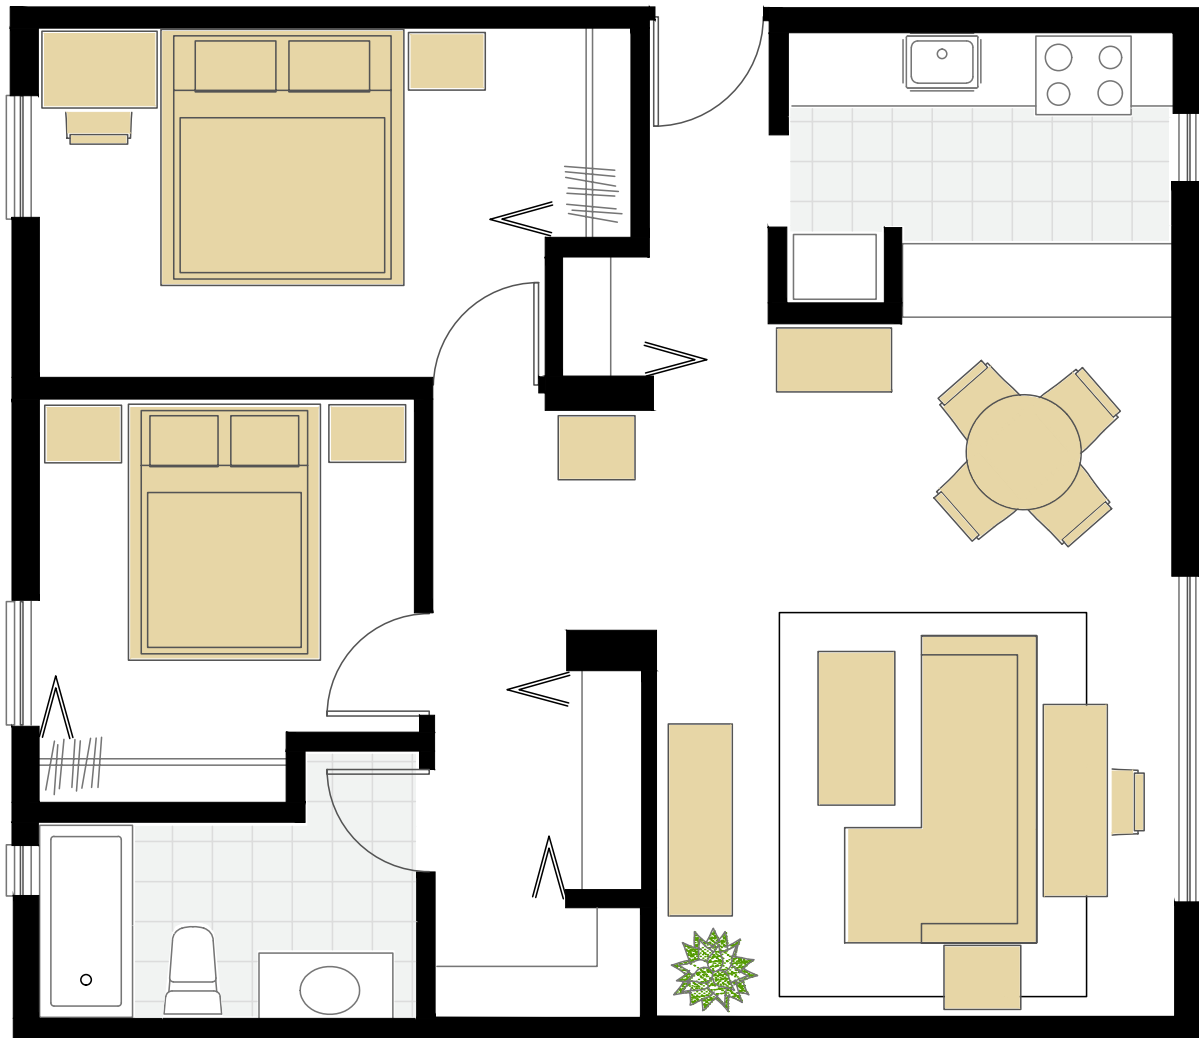

Moanalua Hillside Apartments

1229 Ala Kapuna Street | Honolulu, HI 96819

Model B

2 Bedrooms + 1 Bath

1229 Ala Kapuna Street | Honolulu, HI 96819

808.834.0800 douglasemmett.com

**Douglas
Emmett**