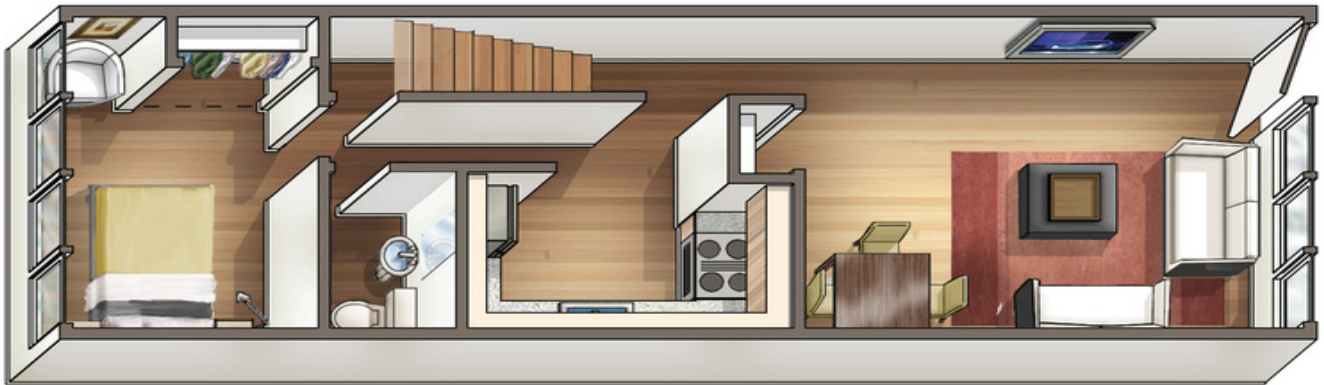

KAPUA: 3 BEDROOM, 1.5 BATH

Waena Apartments
1320 Aala St | Honolulu, HI 96817

For more information, please contact the leasing office:
Call: 866.987.9962 or email waena@douglasemmett.com