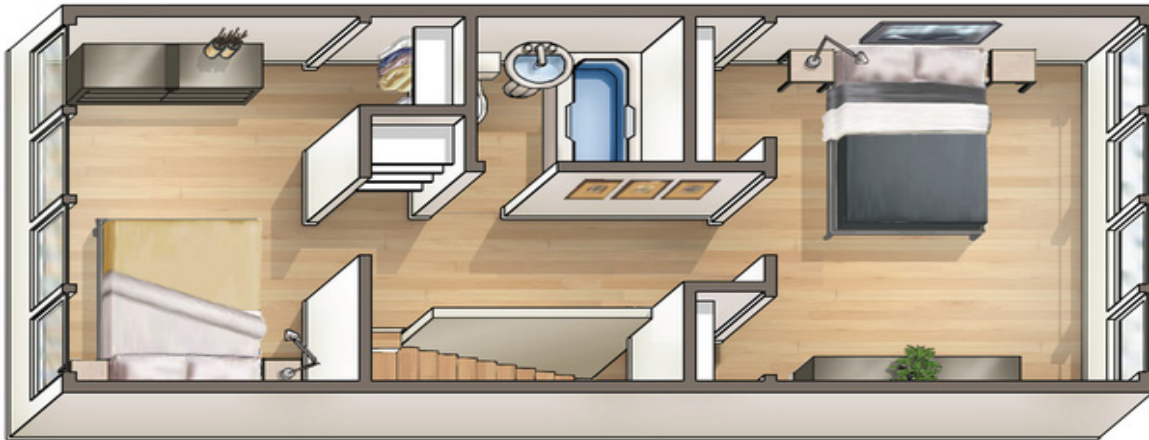

PUALANI: 2 BEDROOM, 1 BATH

Waena Apartments
1320 Aala St | Honolulu, HI 96817

For more information, please contact the leasing office:
Call: 833.276.0050 or email waena@douglasemmett.com