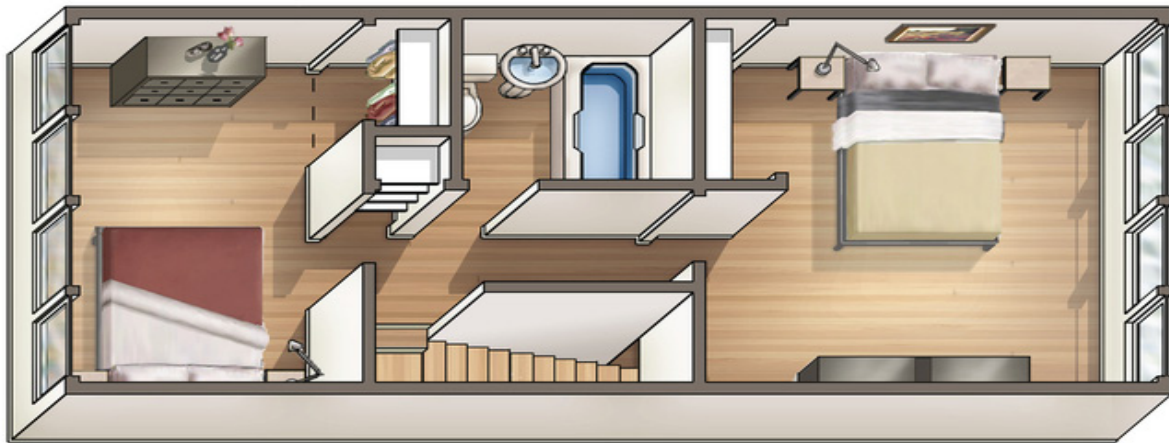

PIKAKE: 2 BEDROOM, 1 BATH

Waena Apartments
1320 Aala St | Honolulu, HI 96817

For more information, please contact the leasing office:
Call: 833.276.0050 or email waena@douglasemmett.com