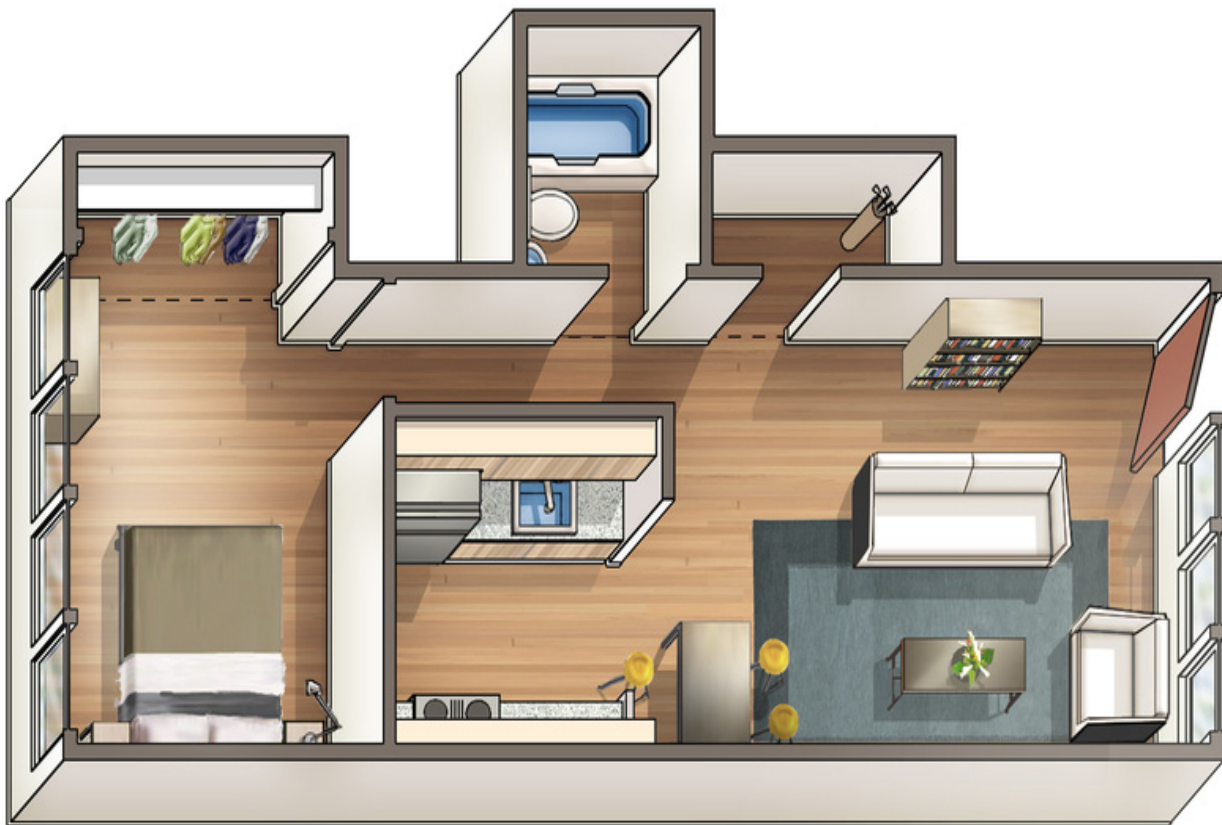

MAILE: 1 BEDROOM, 1 BATH

Waena Apartments
1320 Aala St | Honolulu, HI 96817

For more information, please contact the leasing office:
Call: 833.276.0050 or email waena@douglasemmett.com