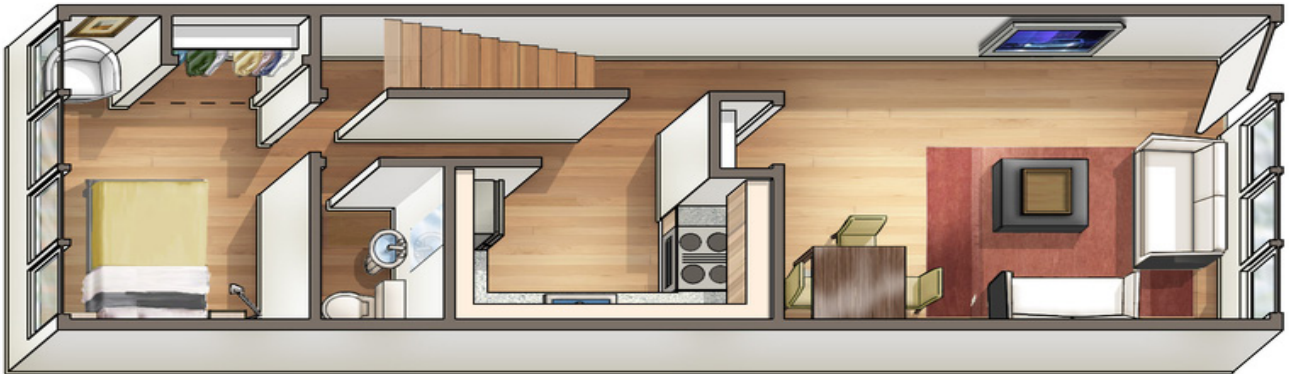

LEILANI: 3 BEDROOM, 1.5 BATH

Waena Apartments
1320 Aala St | Honolulu, HI 96817

For more information, please contact the leasing office:
Call: 833.276.0050 or email waena@douglasemmett.com