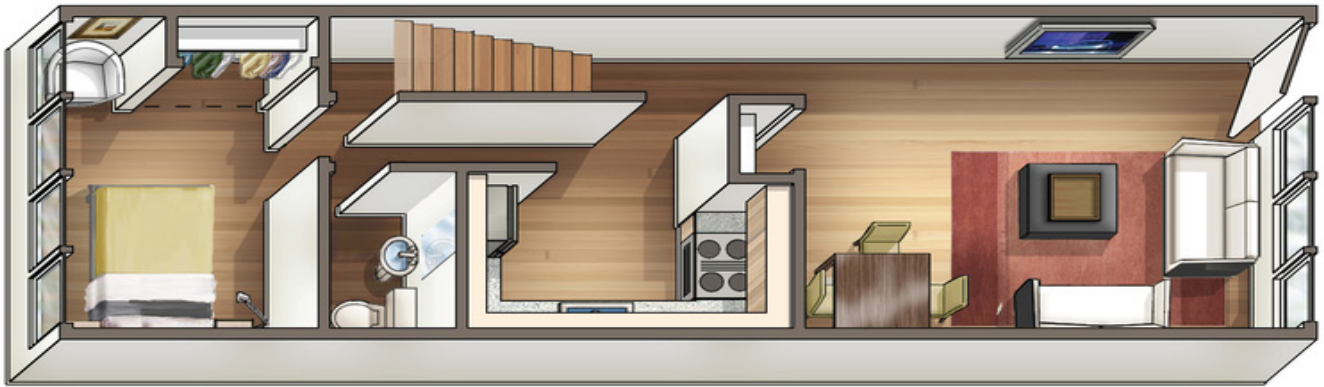

## KAPUA: 3 BEDROOM, 1.5 BATH

**Waena Apartments**  
1320 Aala St | Honolulu, HI 96817

For more information, please contact the leasing office:  
Call: 833.276.0050 or email [waena@douglasemmett.com](mailto:waena@douglasemmett.com)