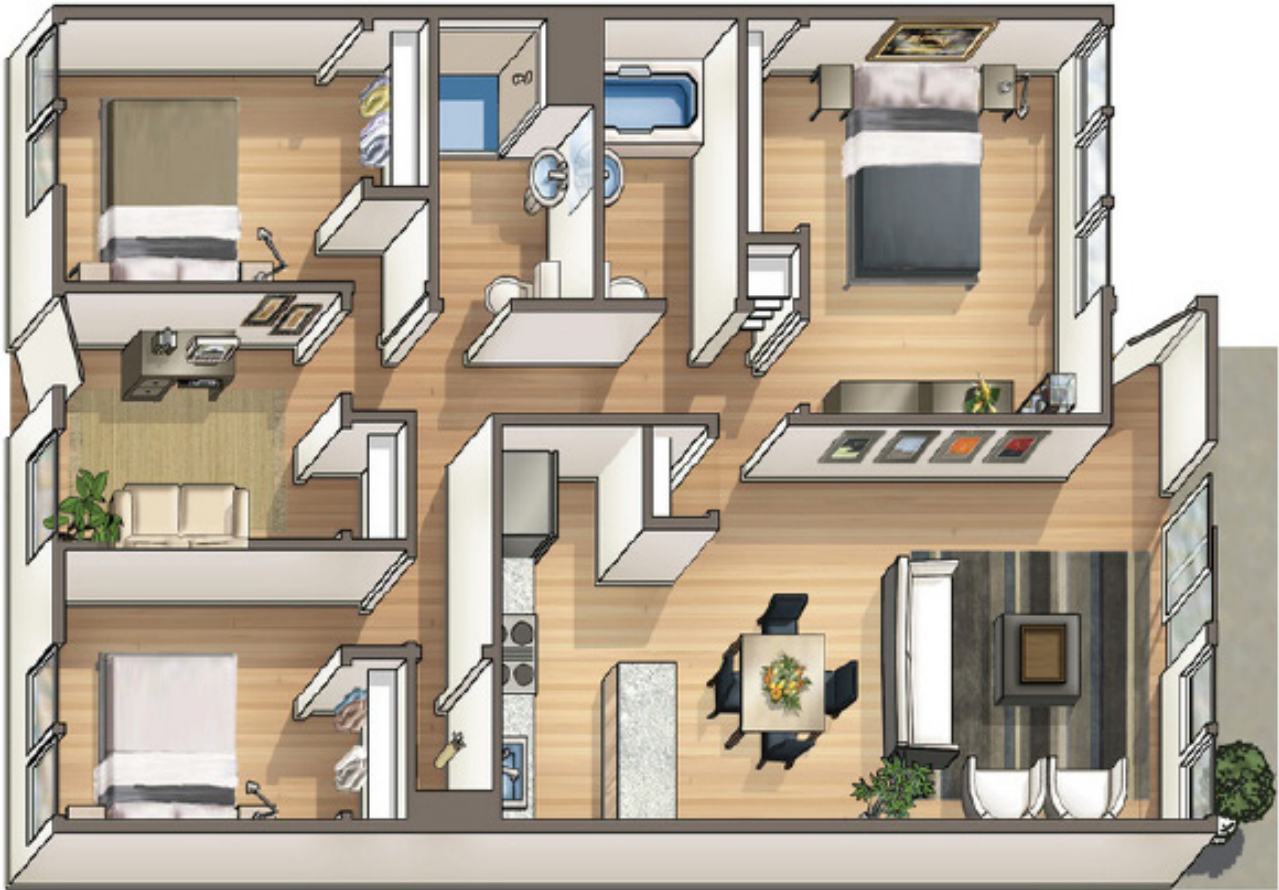

## ALANI: 4 BEDROOM, 2 BATH

**Waena Apartments**  
1320 Aala St | Honolulu, HI 96817

For more information, please contact the leasing office:  
Call: 833.276.0050 or email [waena@douglasemmett.com](mailto:waena@douglasemmett.com)