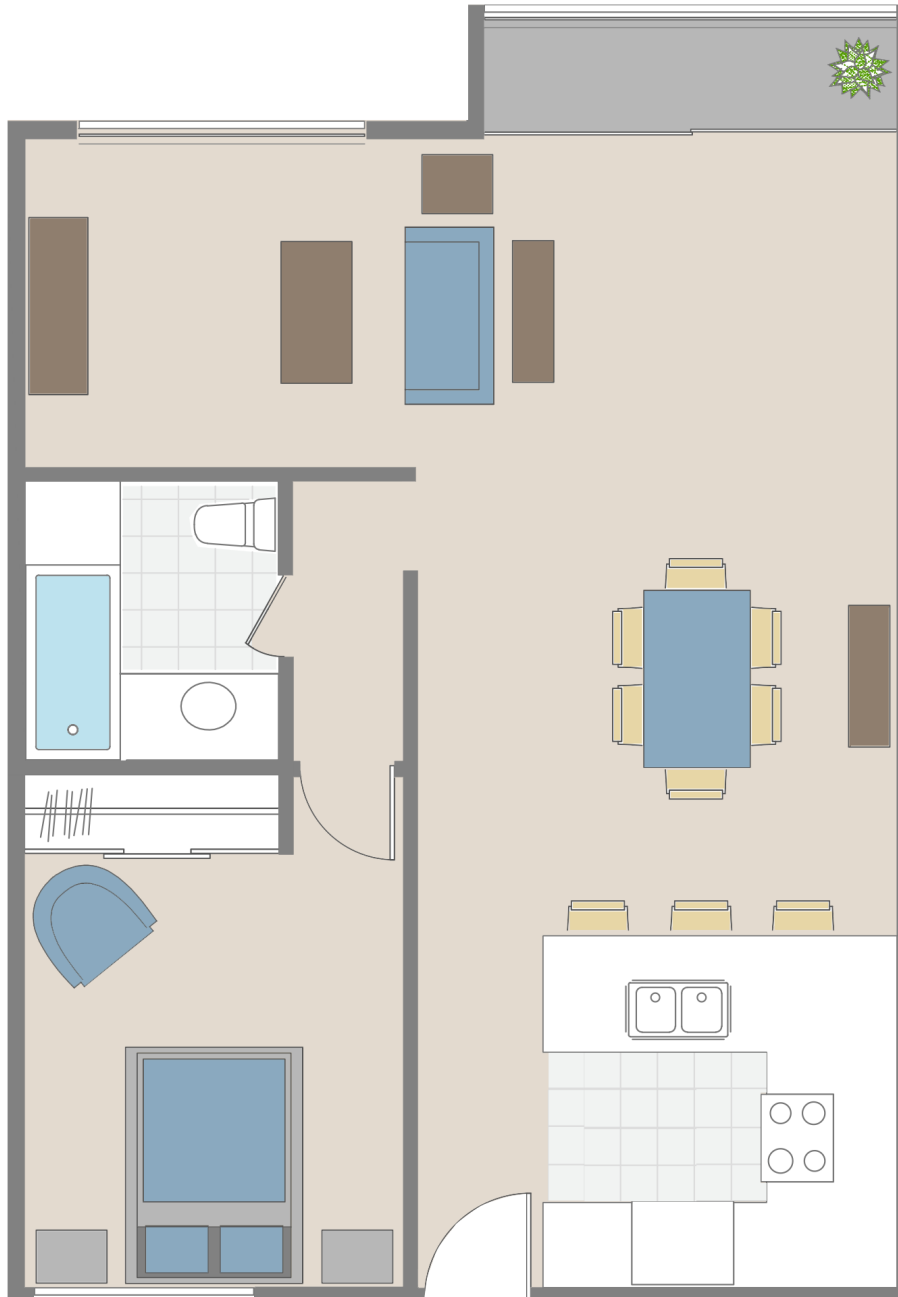

MODEL 1+DEN: 1 BEDROOM, 1 BATH

Barry Apartments

1145 Barry Ave | Los Angeles, CA 90049

For more information, please contact the leasing office:

Call: 877.201.2015 or email barry@douglasemmett.com