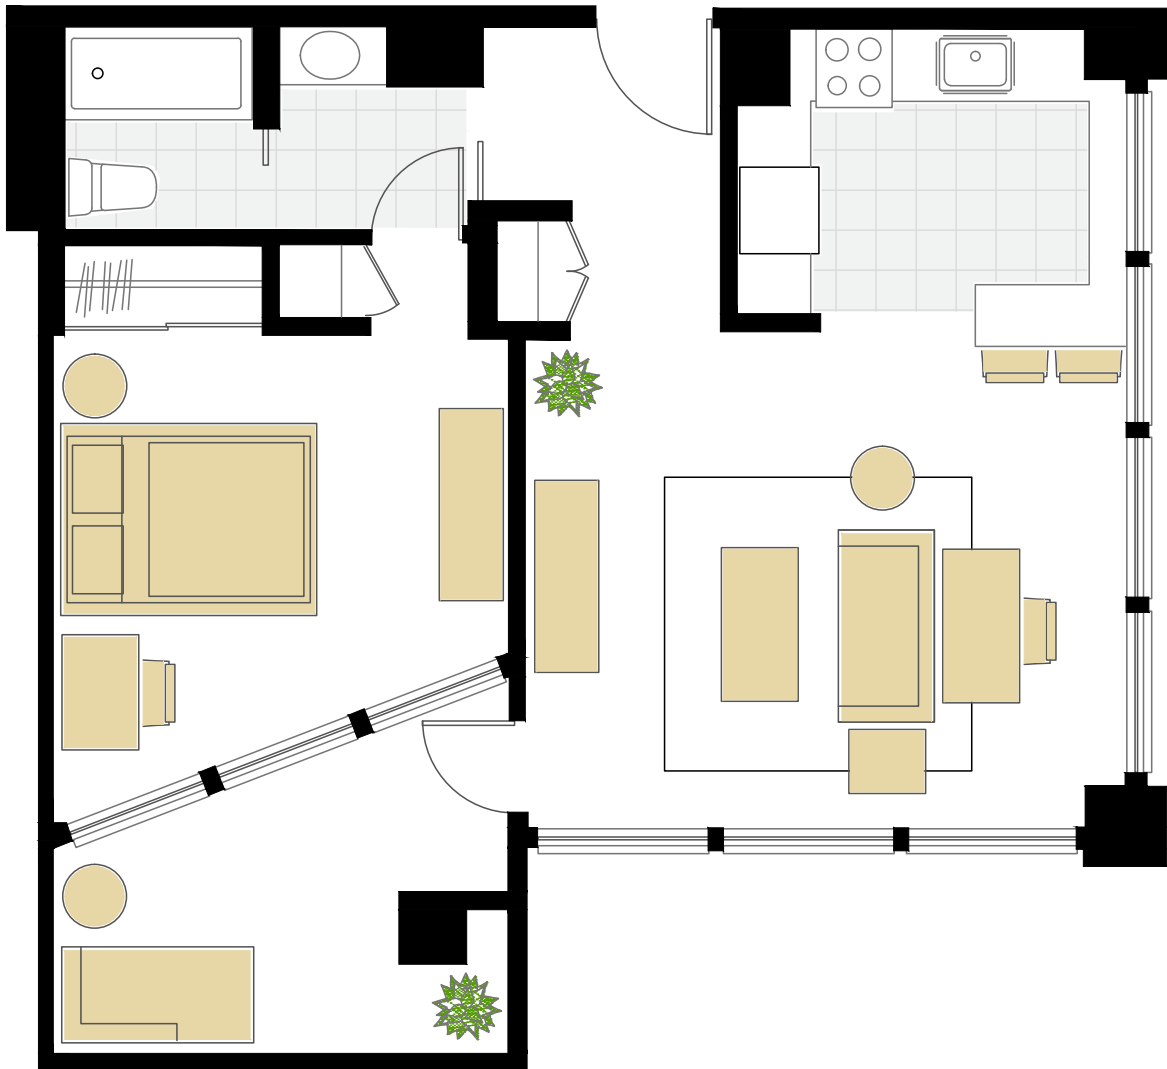

Pacific Plaza

1431 Ocean Avenue | Santa Monica, CA 90401

Model E

1 Bedroom + 1 Bath

1431 Ocean Avenue | Santa Monica, CA 90401

888-833-8424 douglasemmett.com

**Douglas
Emmett**