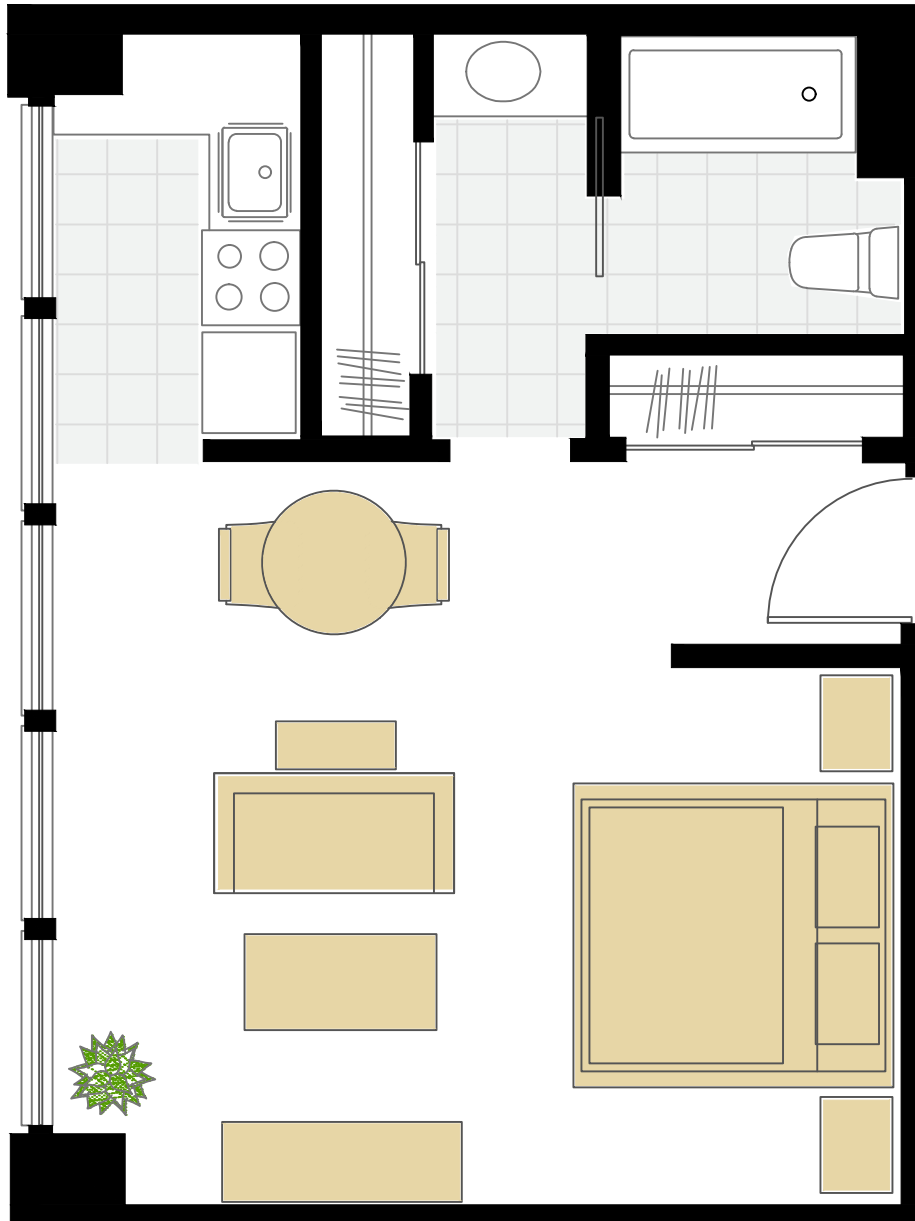

Pacific Plaza

1431 Ocean Avenue | Santa Monica, CA 90401

Model C

Studio Bedroom + 1 Bath

1431 Ocean Avenue | Santa Monica, CA 90401

888-833-8424 douglasemmett.com

**Douglas
Emmett**