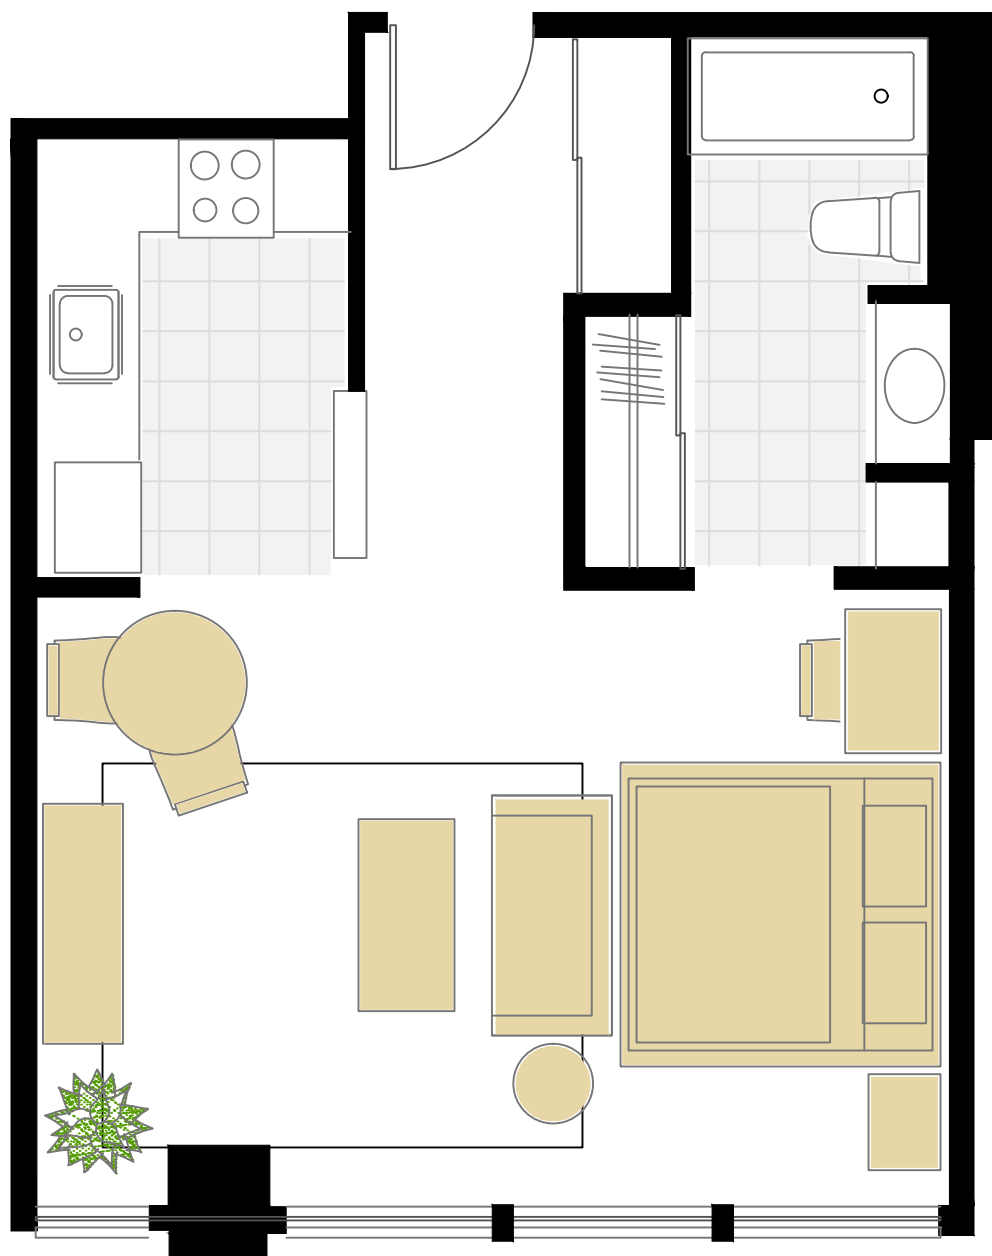

Pacific Plaza

1431 Ocean Avenue | Santa Monica, CA 90401

Model B

Studio Bedroom + 1 Bath

1431 Ocean Avenue | Santa Monica, CA 90401

888-833-8424 douglasemmett.com

**Douglas
Emmett**