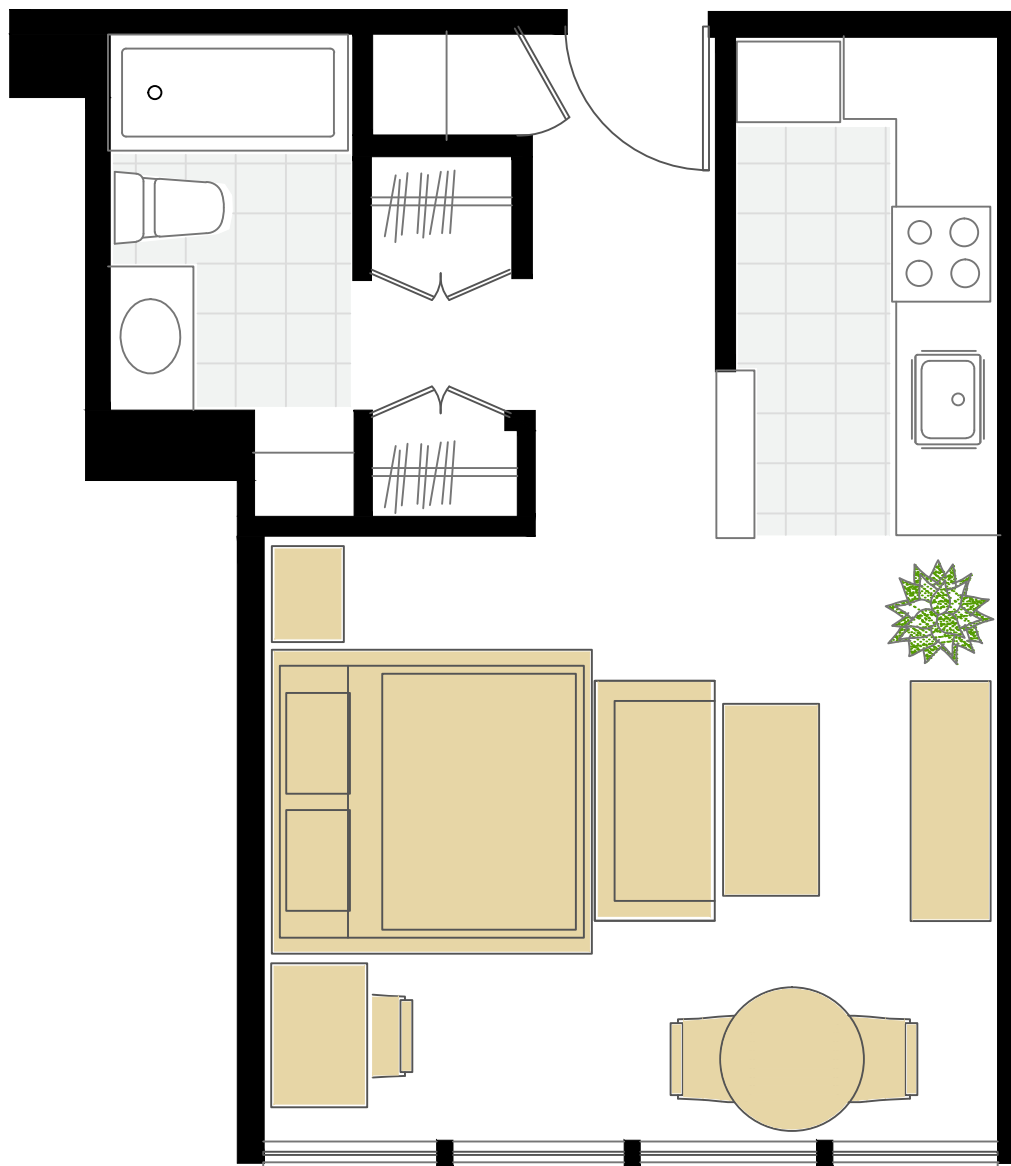

Pacific Plaza

1431 Ocean Avenue | Santa Monica, CA 90401

Model A

Studio Bedroom + 1 Bath

1431 Ocean Avenue | Santa Monica, CA 90401

888-833-8424 douglasemmett.com

**Douglas
Emmett**