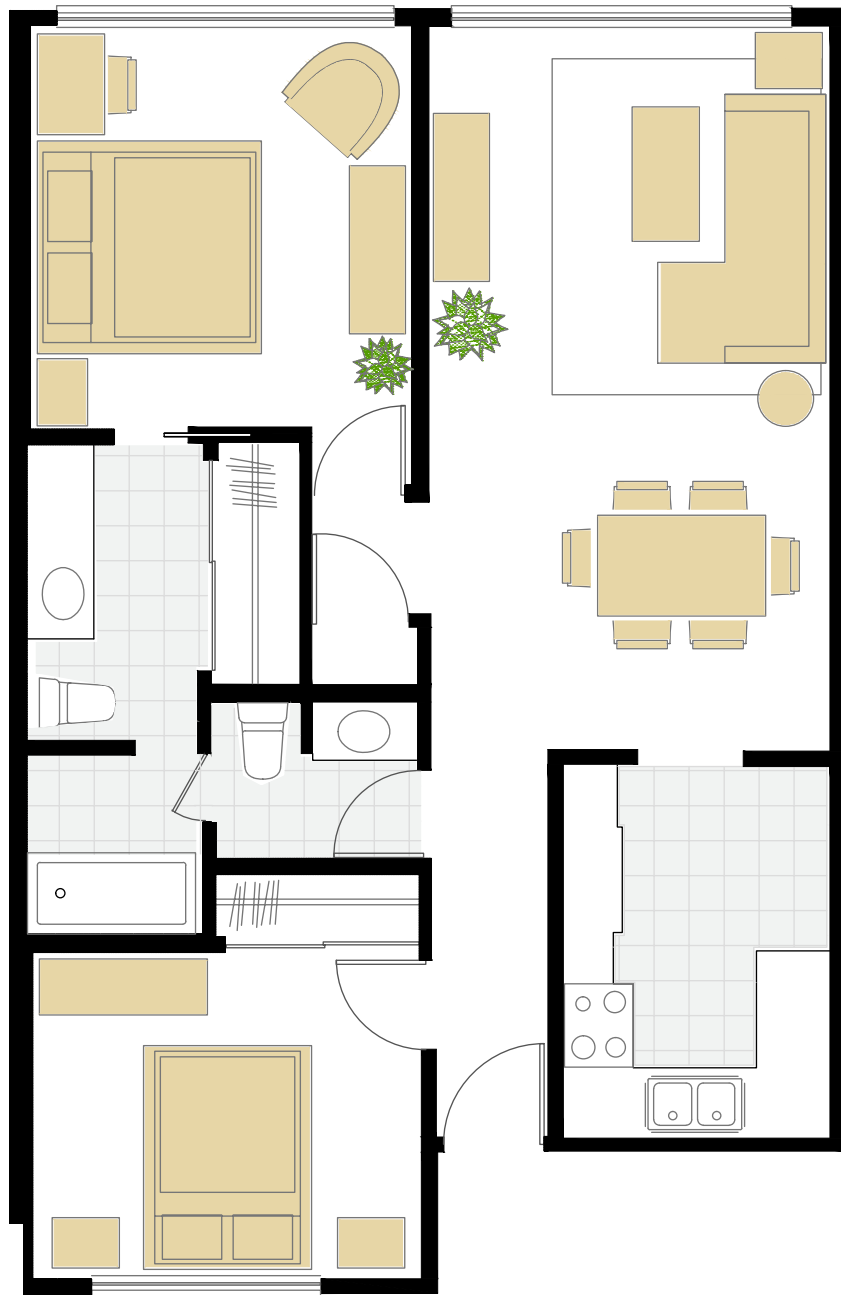

Villas at Royal Kunia

94-994 Eleu Street | Waihpahu, HI 96797

Model E

2 Bedrooms + 1.5 Baths

94-994 Eleu Street | Waihpahu, HI 96797

808.679.1111 douglasemmett.com

**Douglas
Emmett**