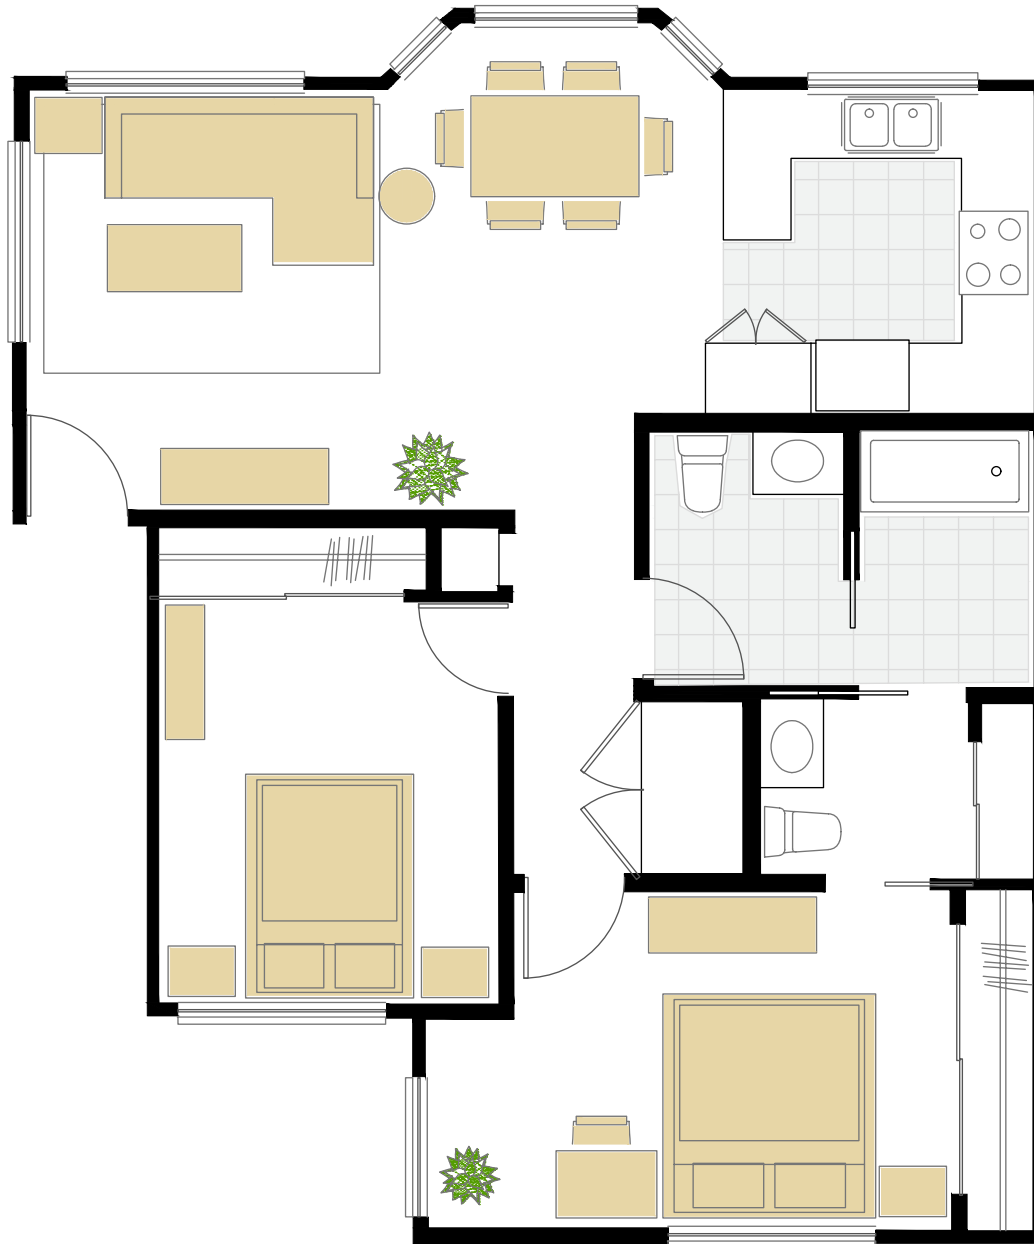

Villas at Royal Kunia

94-994 Eleu Street | Waihpahu, HI 96797

Model H

2 Bedrooms + 1.5 Baths

94-994 Eleu Street | Waihpahu, HI 96797

808.679.1111 douglasemmett.com

**Douglas
Emmett**