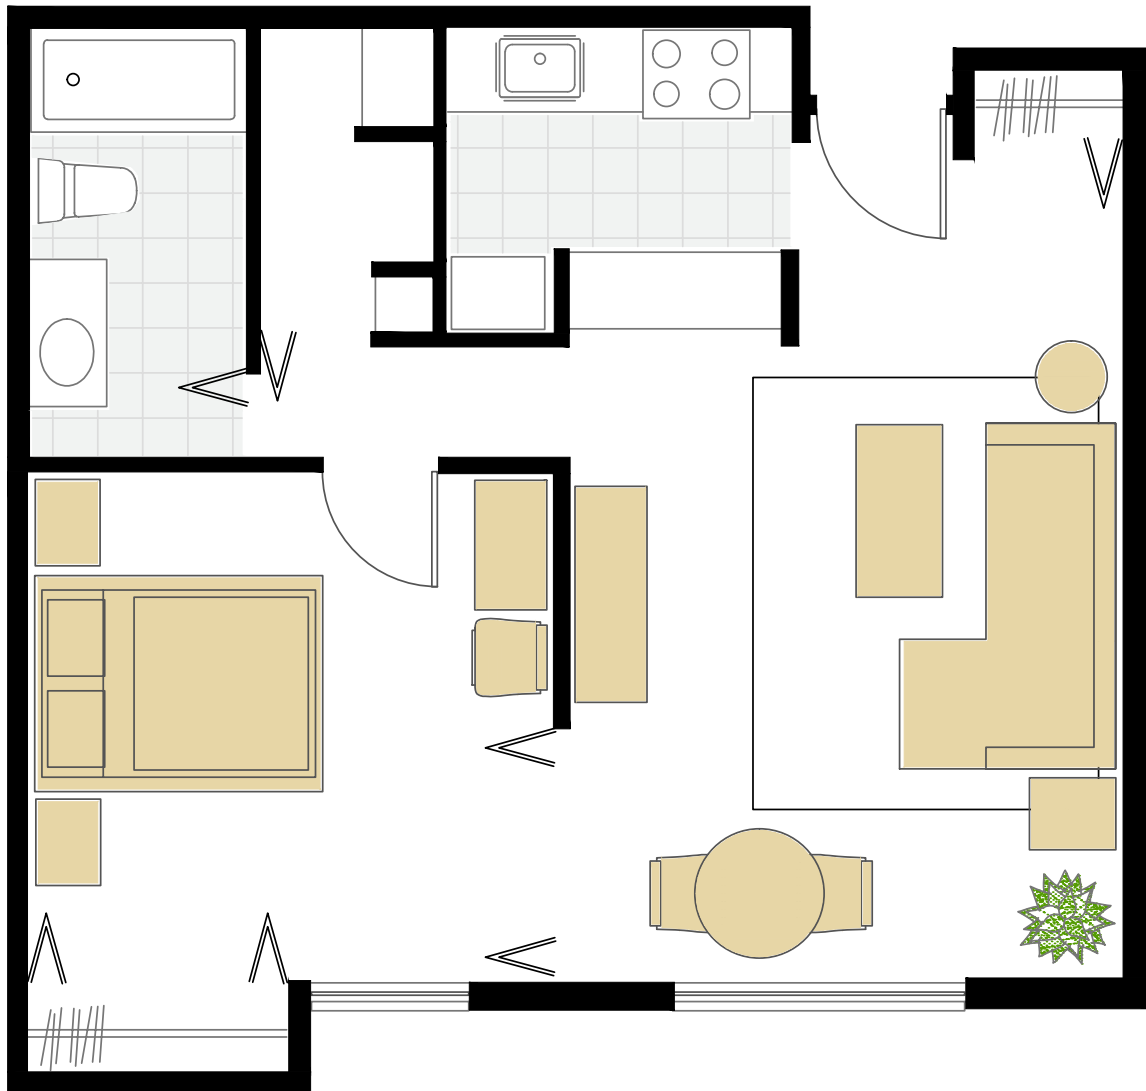

Moanalua Hillside Apartments

1229 Ala Kapuna Street | Honolulu, HI 96819

Model A

1 Bedroom + 1 Bath

1229 Ala Kapuna Street | Honolulu, HI 96819

808.834.0800 douglasemmett.com

**Douglas
Emmett**