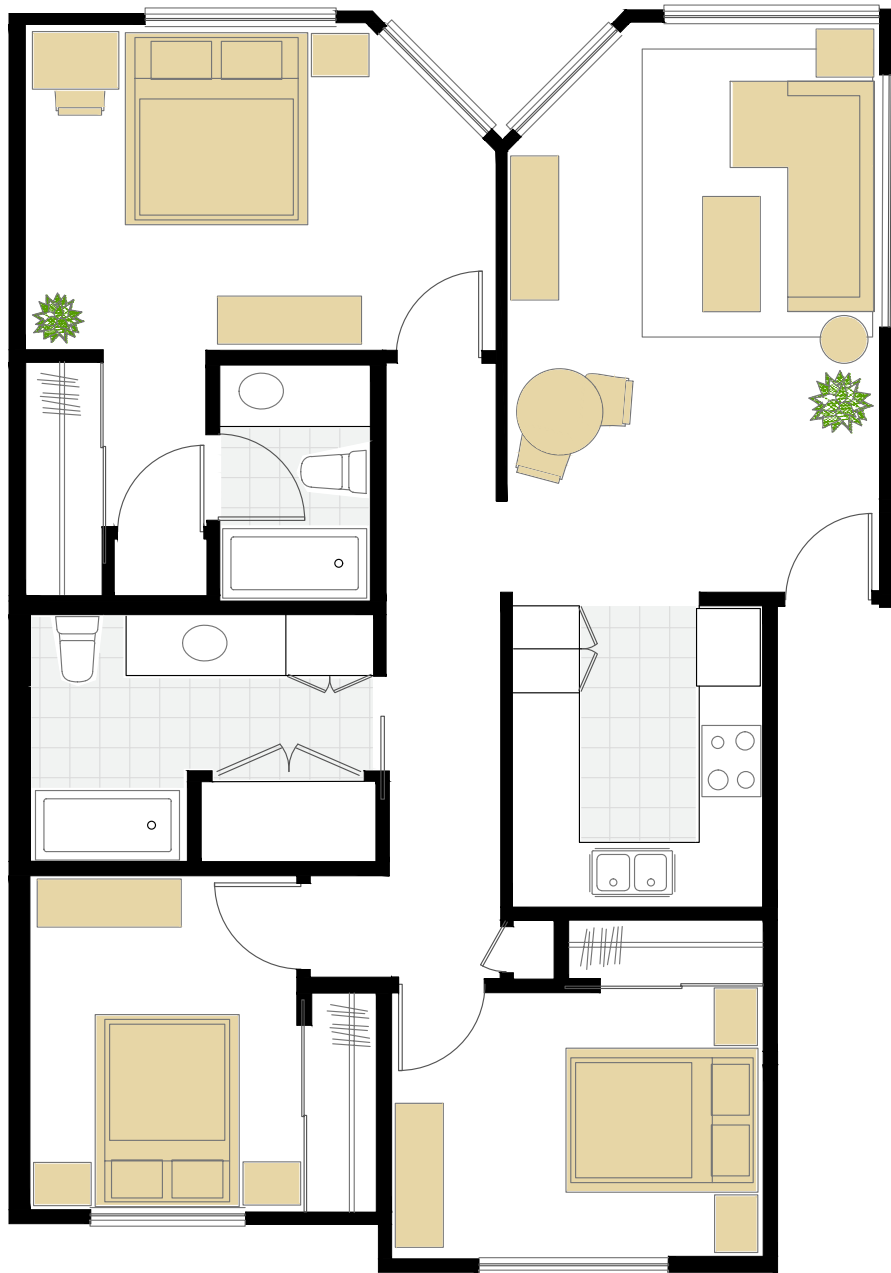

Villas at Royal Kunia

94-994 Eleu Street | Waihpahu, HI 96797

Model K

3 Bedrooms + 2 Baths

94-994 Eleu Street | Waihpahu, HI 96797

808.679.1111 douglasemmett.com

**Douglas
Emmett**